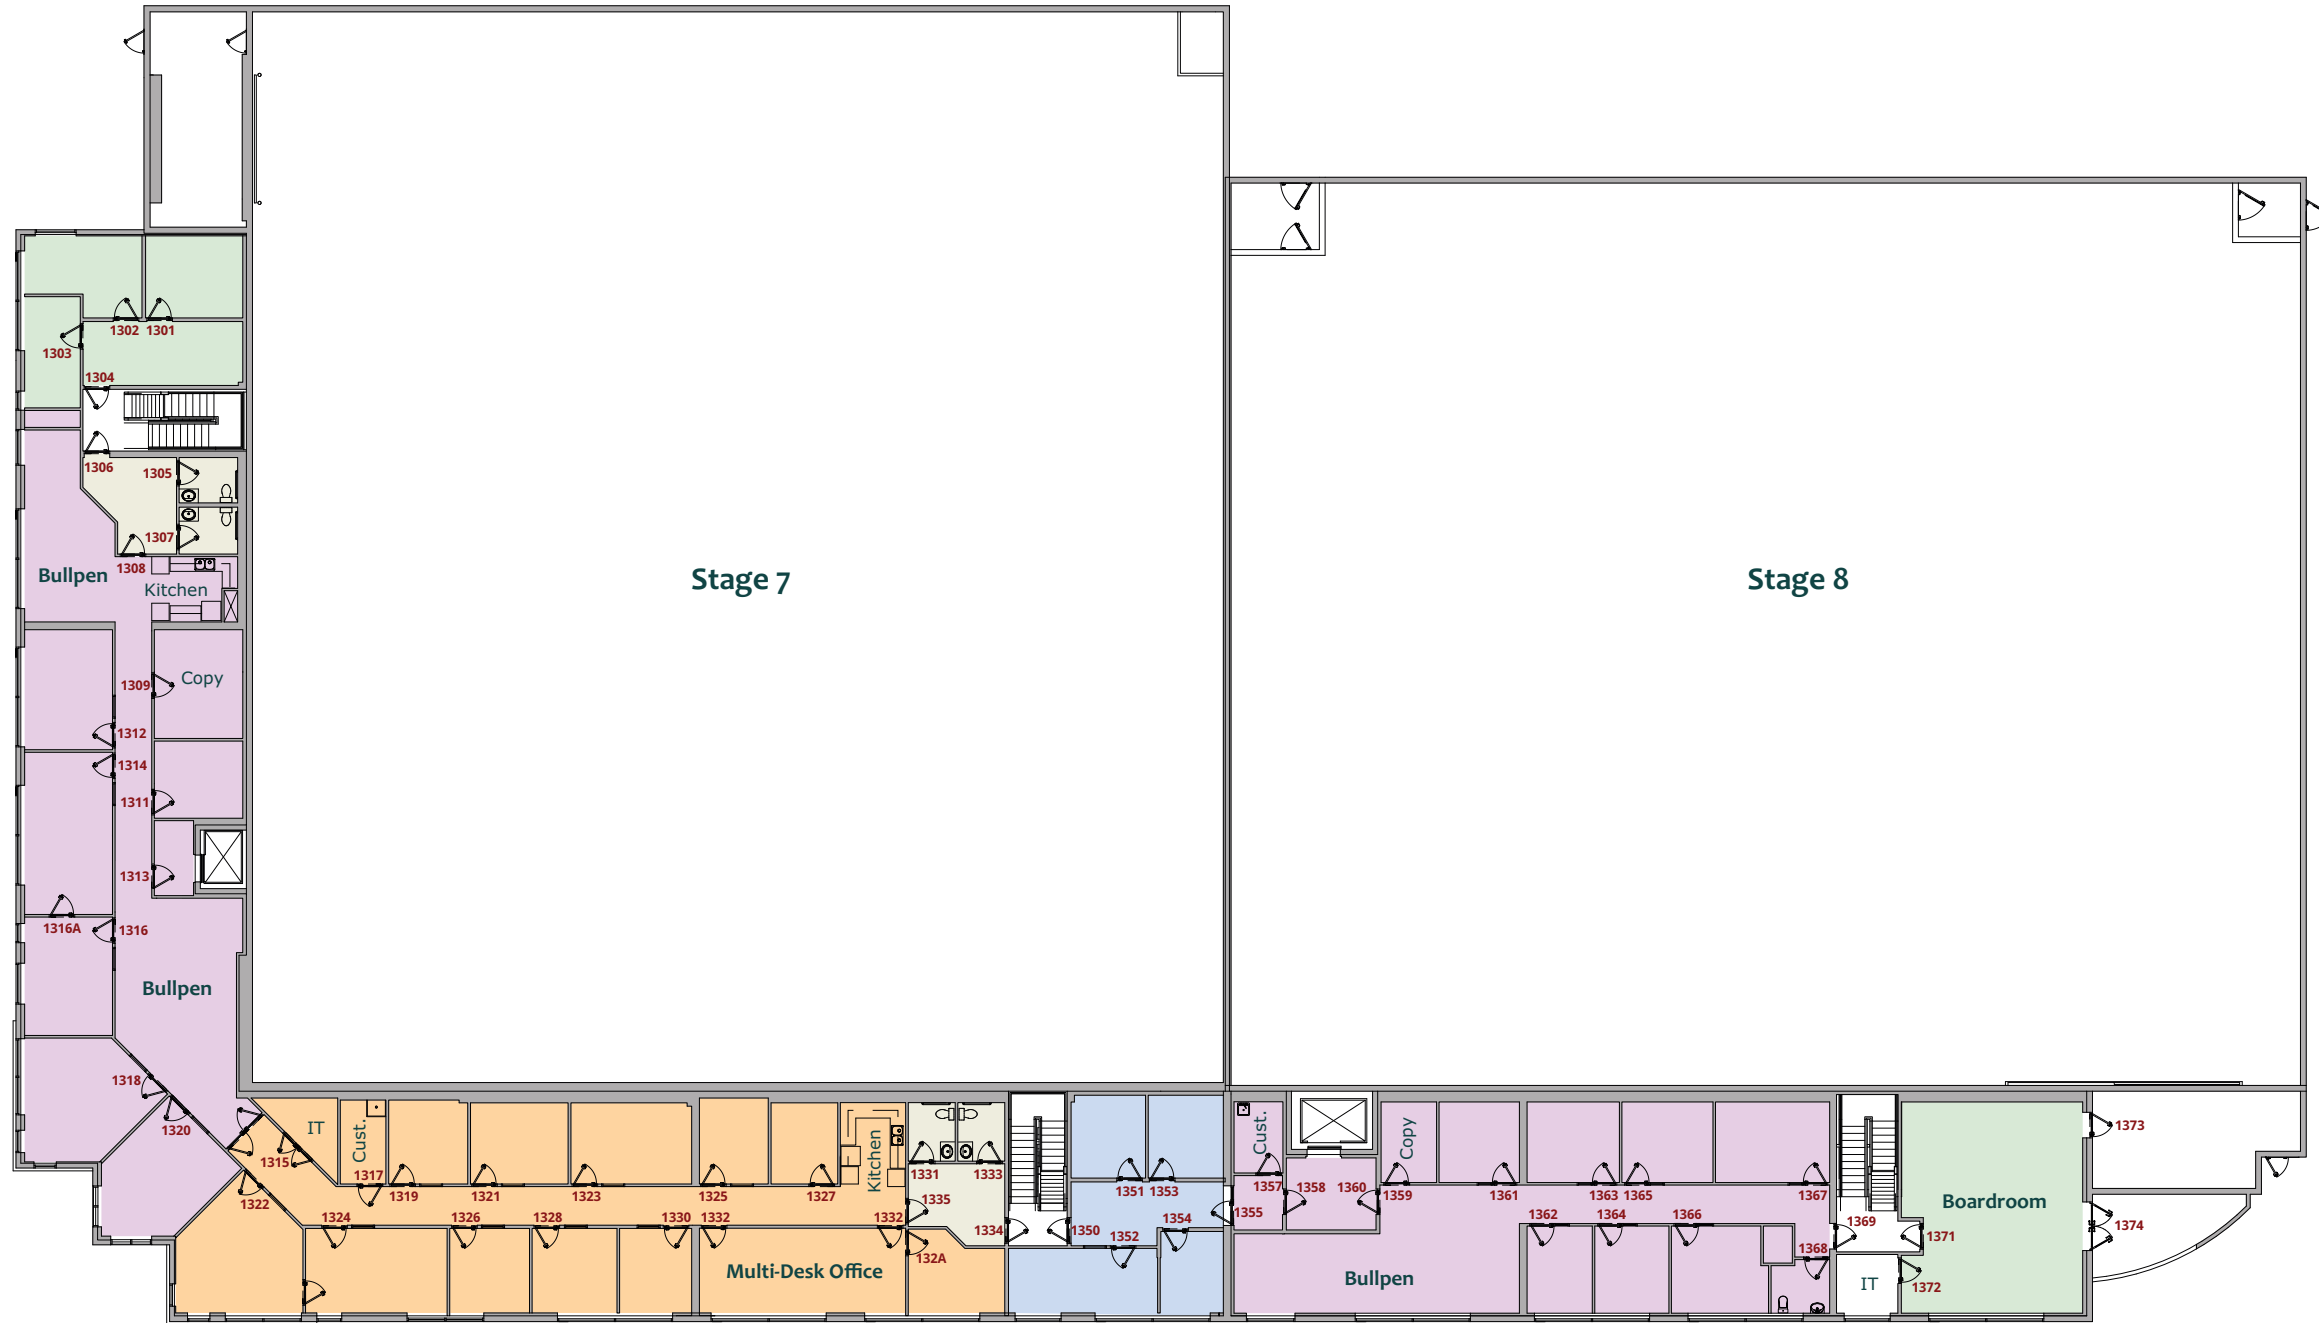

# Stages 7-8 Offices & Support Third Floor

### Features

- Common Area
- S7 - 900sf [84sm]
- S7 - 3200sf [300sm]
- S7 - 3000sf [279sm]  
S8 - 2500sf [232sm]
- S7 - 800sf [74sm]  
S8 - 900sf [84sm]