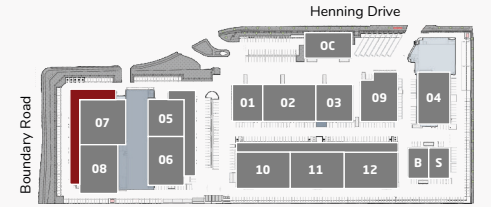

Stages 7-8 Offices & Support Main Floor

2400 Boundary Rd, Burnaby, BC V5M 3Z3

Site Legend

Features

- Common Area
- S7 - 650sf [60sm]
S8 - 600sf [56sm]
- S7 - 1200sf [111sm]
S8 - 800sf [74sm]
- S7 - 1400sf [130sm]
S8 - 1550sf [144sm]
- S7 - 1330sf [124sm]
S8 - 1500sf [186sm]